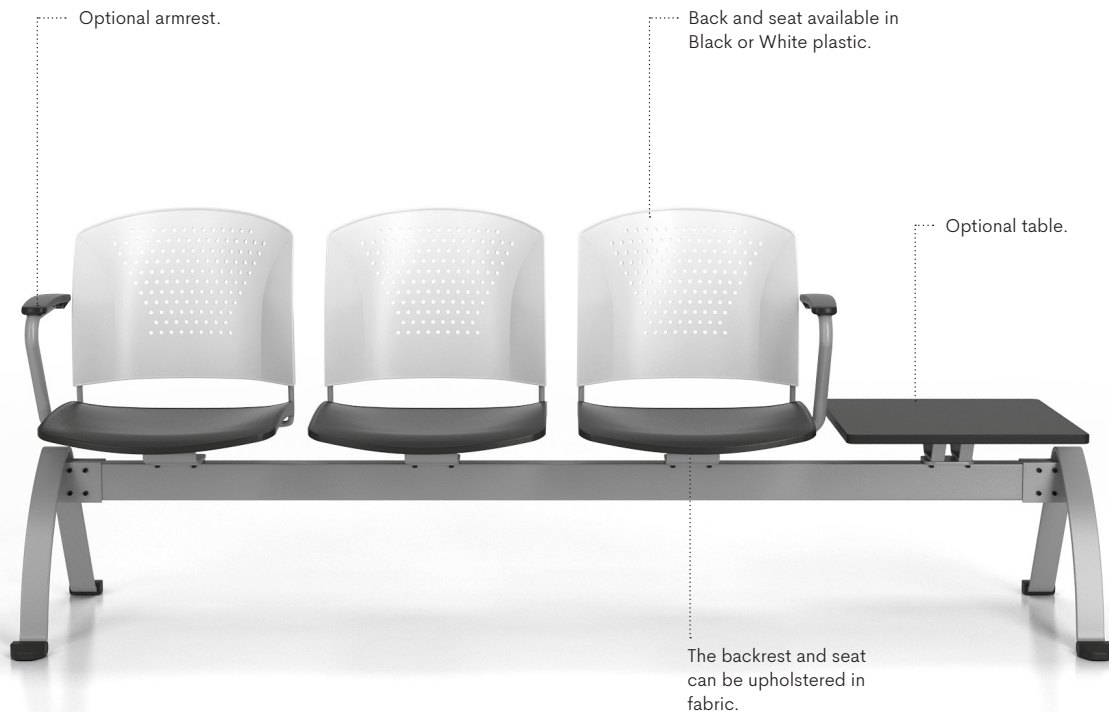

Flashback
Flashback Beam

artopex®

Superiorly Useful

The Flashback is the all-purpose chair. Whether in an office, reception area, classroom, rest area or cafeteria, it will always deliver the performance you expect.

Practical and Orderly

Storage is easy for Flashback using the storage cart for stacking models. And simply flip the seat to allow nesting models to be stowed easily, out of sight.

Flashback Beam

The beam seating system is the solution for all types of waiting rooms. With configuration choices of 2, 3 or 4 places – plastic or upholstered seat and back, table and armrest options – the Flashback beam is exceptionally efficient.