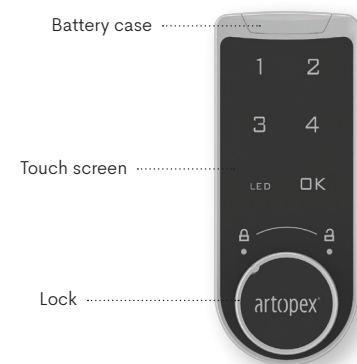

Lockers &
Noki - Multi-user

artopex®

The Locker collection brings originality and style to the traditional locker while being true to its purpose. Artopex Lockers provide storage for many spaces in the workplace – group them along a wall or at the end of benching tables, and even create a collaboration island. Open or with doors, in a variety of sizes, colors and configurations make every combination unique.

Lockers with the Noki lock provide flexible and secure space for storing personal belongings. The Noki lock is an innovative, efficient and easy-to-manage solution for multiuser storage spaces.

A Variety of Configurations