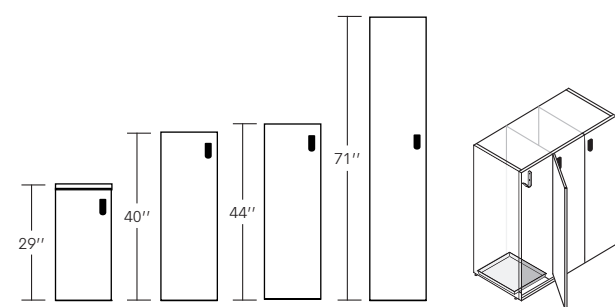

The Locker collection brings originality and style to the traditional locker while being true to its purpose. Artopex Lockers provide storage for many spaces in the workplace – group them along a wall or at the end of benching tables, and even create a collaboration island. Open or with doors, in a variety of sizes, colors and configurations make every combination unique.

Lockers with the Noki lock provide flexible and secure space for storing personal belongings. The Noki lock is an innovative, efficient and easy-to-manage solution for multiuser storage spaces.