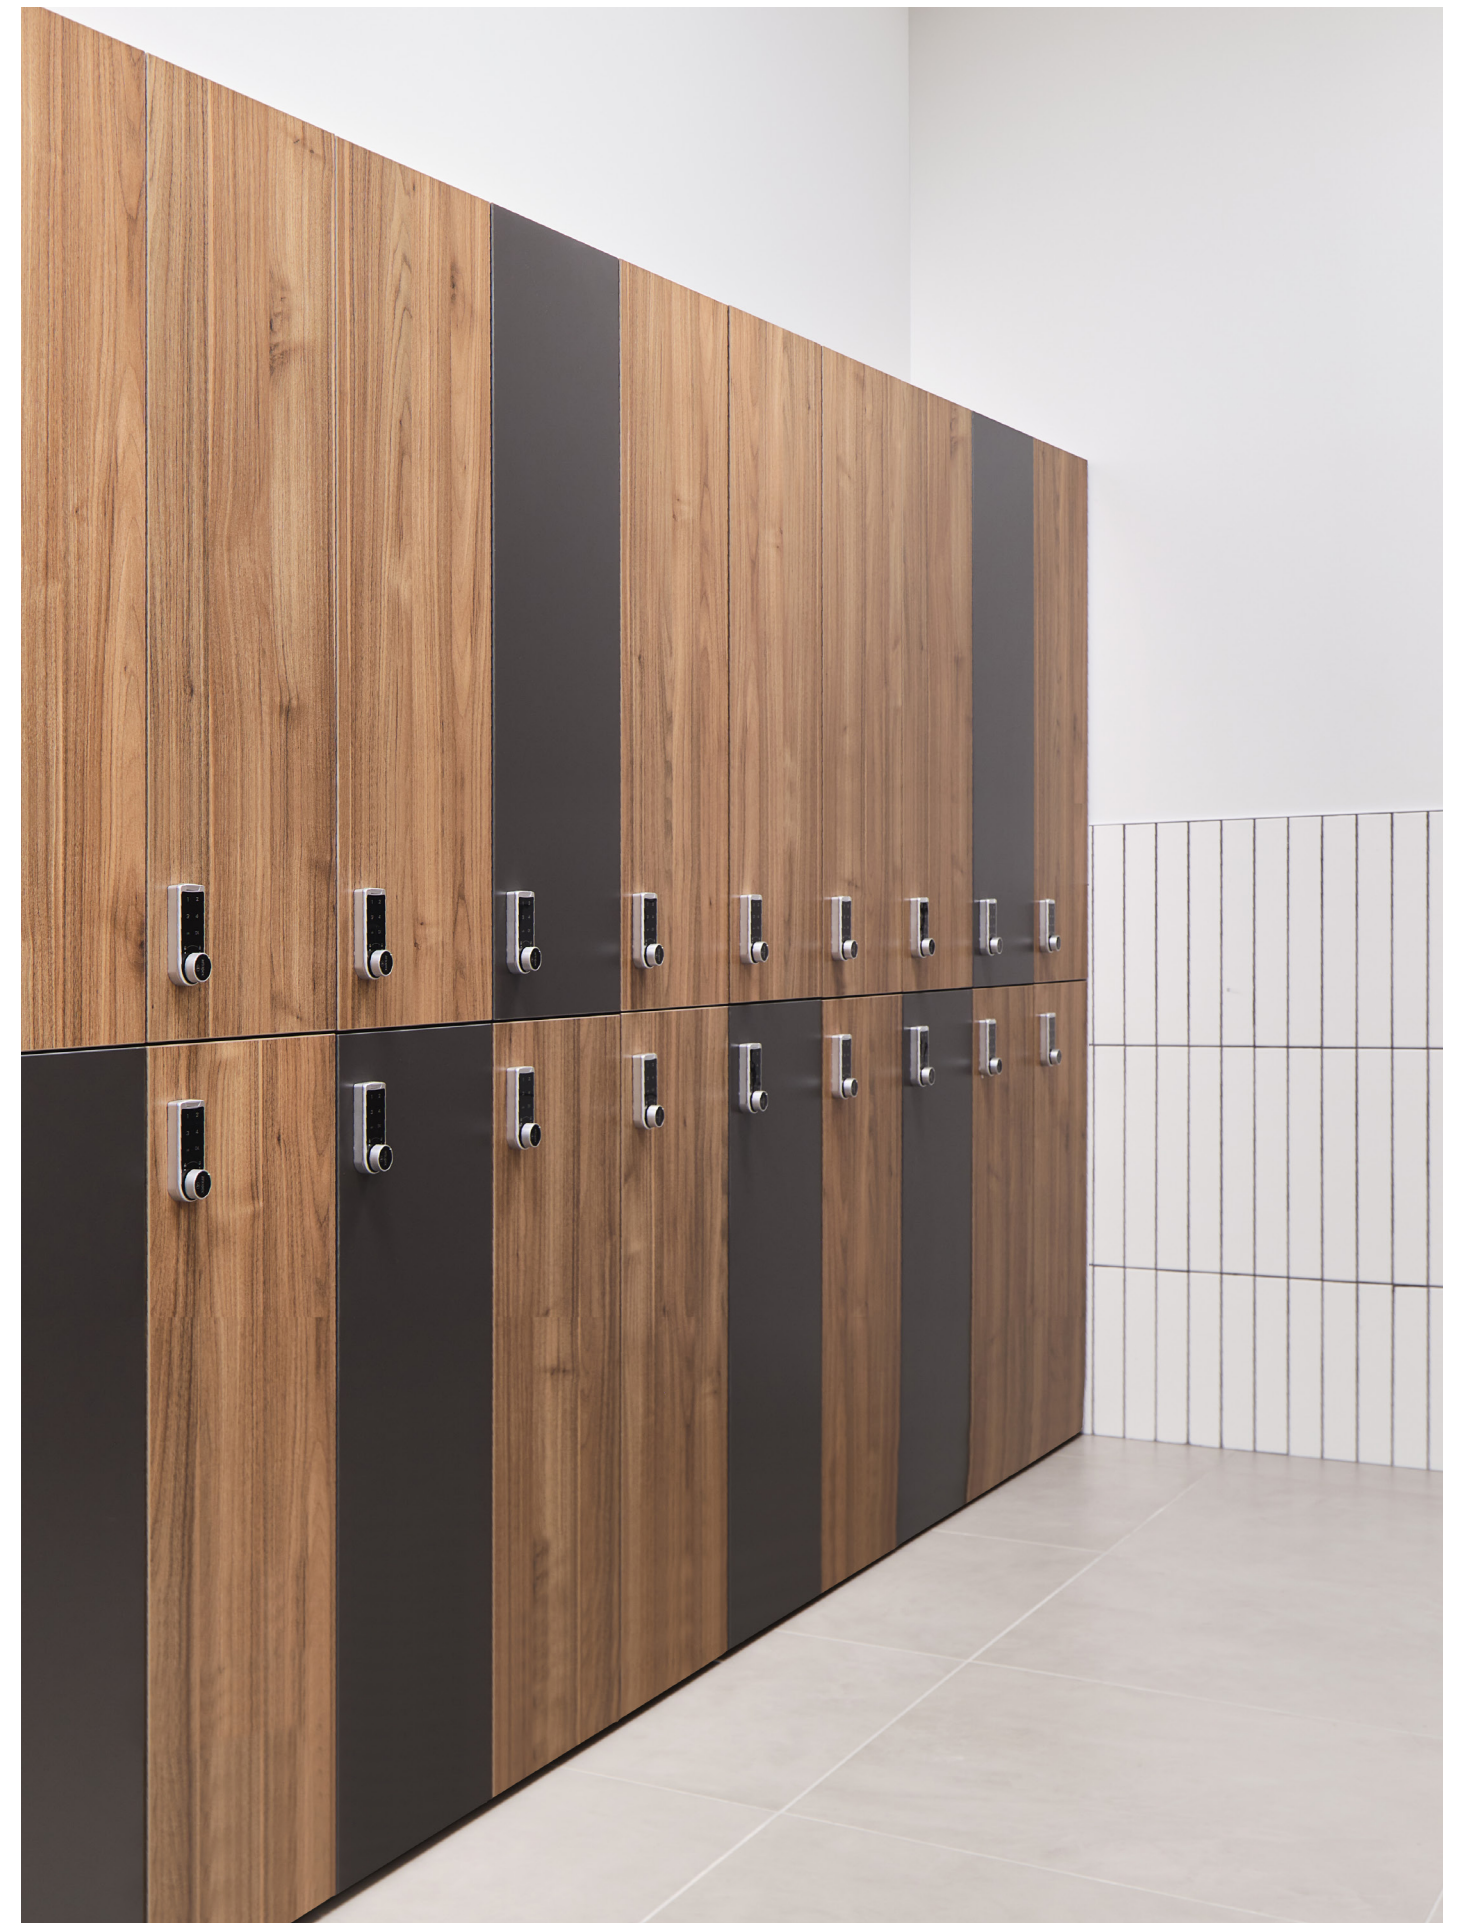

Lockers &
Noki - Multi-user

artopex®

The Locker collection brings originality and style to the traditional locker while being true to its purpose. Artopex Lockers provide storage for many spaces in the workplace – group them along a wall or at the end of benching tables, and even create a collaboration island. Open or with doors, in a variety of sizes, colors and configurations make every combination unique.

Lockers with the Noki lock provide flexible and secure space for storing personal belongings. The Noki lock is an innovative, efficient and easy-to-manage solution for multiuser storage spaces.

A Variety of Configurations