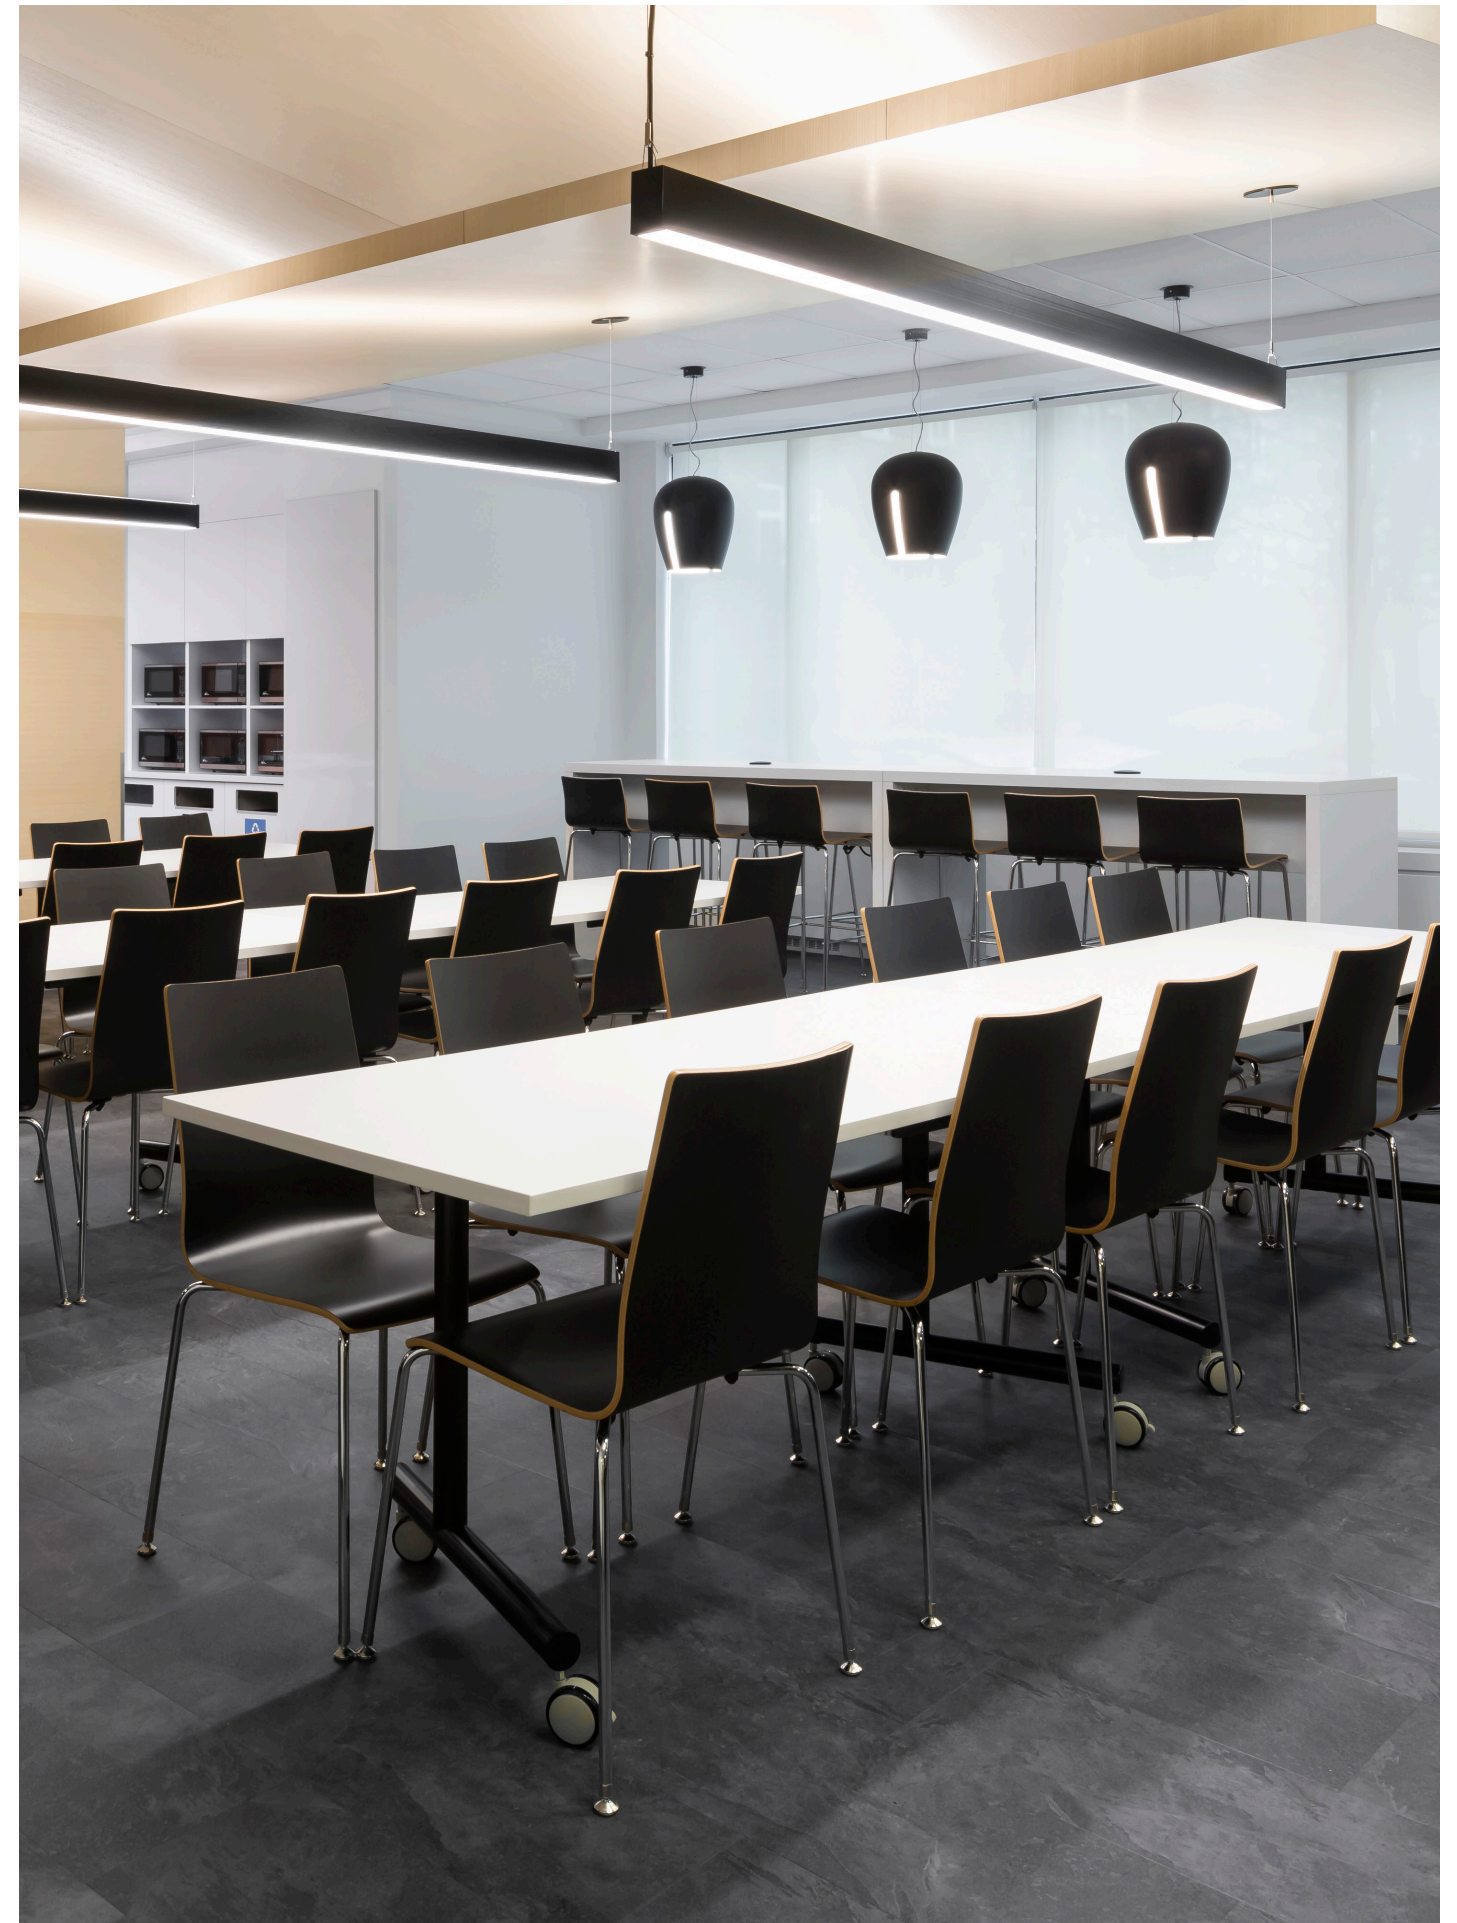

Crema
Crema *Dolce*

artopex®

Crema

Cafeteria chair, visitor chair, waiting room chair – the versatile Crema can play almost any role... and do it with style. Add a touch of color and comfort to your decor with an upholstered cushion. The collection also includes a contemporary stool designed with a low back. Graceful and modern, the Crema by Artopex is a stackable visitor chair that is here to impress!

Choice of black, white or natural laminate.

Monocoque shell made of laminated wood.

Four-legged base, black or chrome.

Can be fully or partially covered with an upholstered cushion.

Stool version available in 2 heights: 24 in. and 29 in

Crema *Dolce*

The Crema *Dolce* features a rounded backrest, offering ergonomic support and captivating contemporary design. The chair's smooth, organic curves evoke a sense of fluidity and comfort, creating a welcoming atmosphere. The Crema *Dolce* also offers a wooden leg option, further reinforcing its connection with nature.