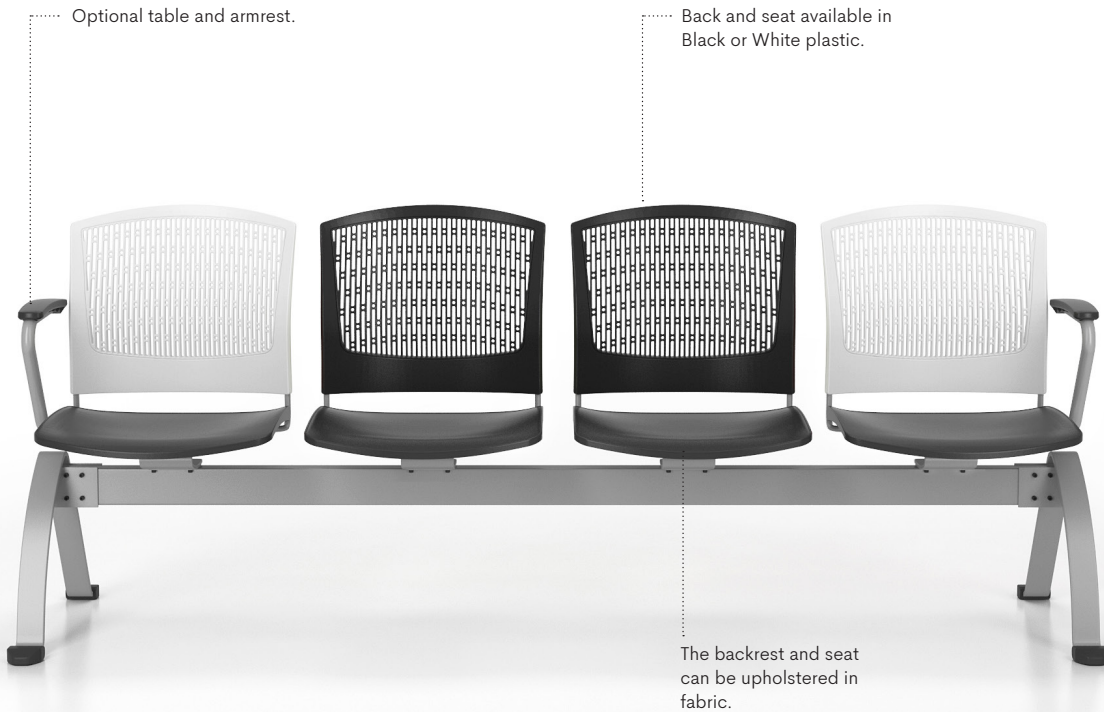

Headliner Lite  
Headliner Beam

artopex®

# Headliner

In office, training room, classroom, break room, reception, waiting zone, and cafeteria settings, the Headliner visitor seating performs brilliantly.

# Headliner Beam

The beam seating system adds flair to all types of waiting rooms. With configuration choices of 2, 3 or 4 places – plastic or upholstered seat and back, table and armrest options – the Headliner beam is outstanding.