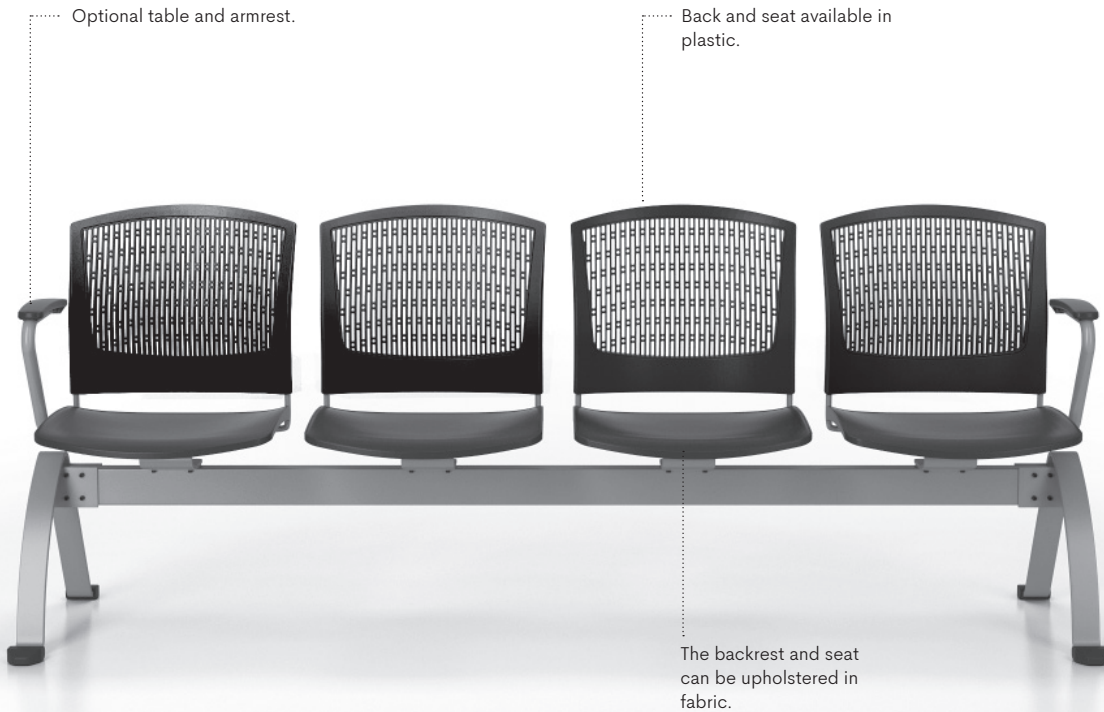

Headliner Lite
Headliner Beam

artopex®

Headliner

In office, training room, classroom, break room, reception, waiting zone, and cafeteria settings, the Headliner visitor seating performs brilliantly.

Headliner Beam

The beam seating system adds flair to all types of waiting rooms. With configuration choices of 2, 3 or 4 places – plastic or upholstered seat and back, table and armrest options – the Headliner beam is outstanding.